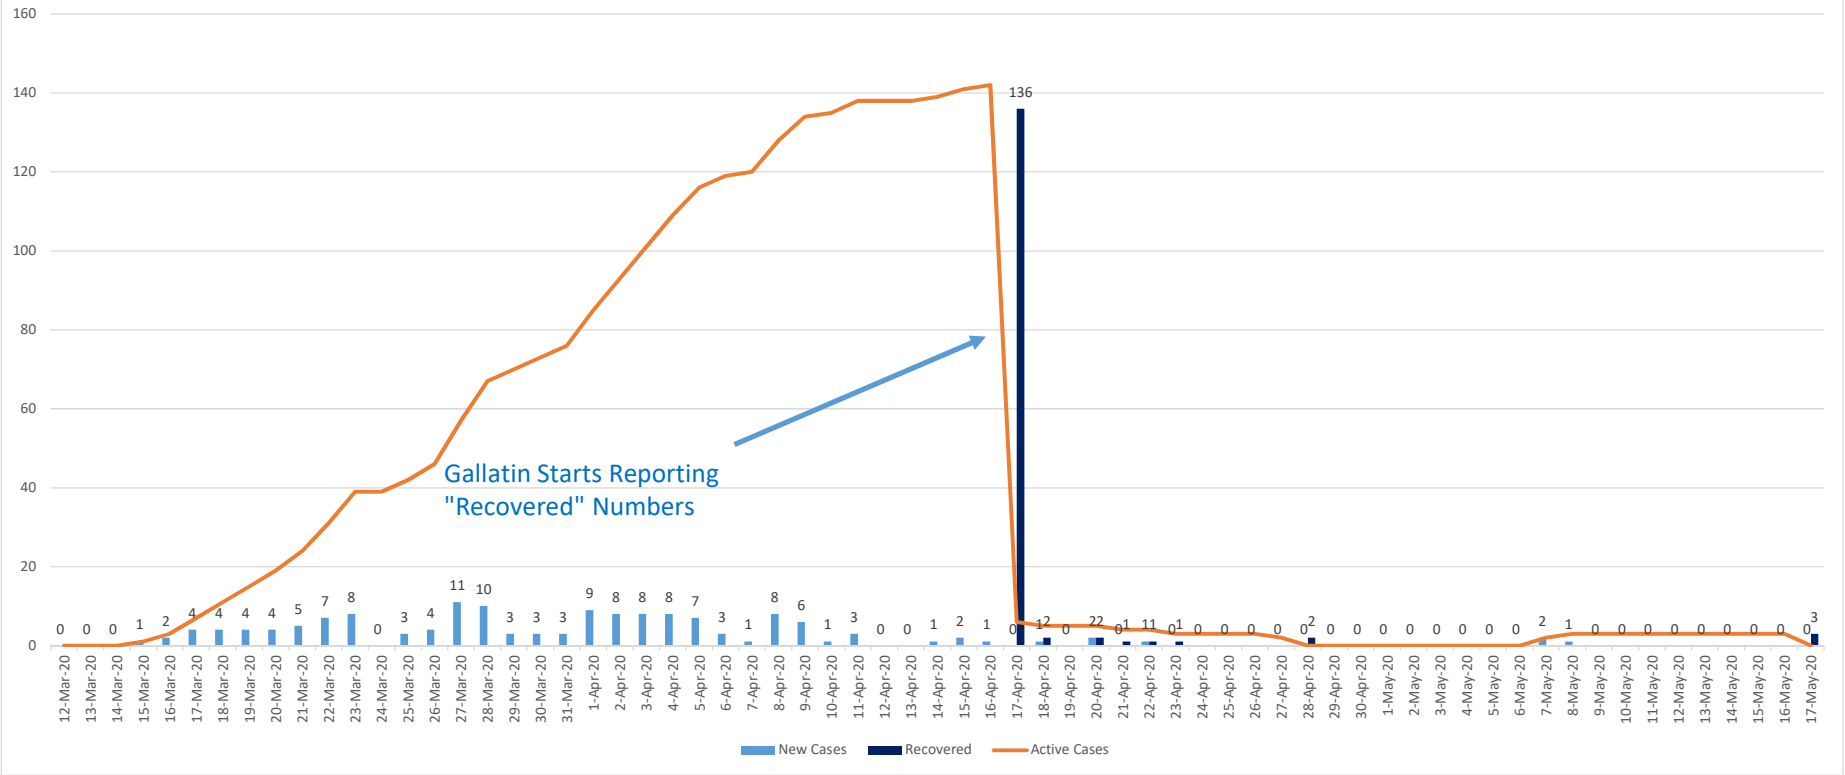

Montana COVID-19 Curve

Gallatin COVID-19 Curve

Park County COVID-19 Curve

State/Gallatin/Park County COVID-19 Curves

Montana Projected Hospital Beds Needed & Actual Hospital Beds Used

BioBot Estimated Cases