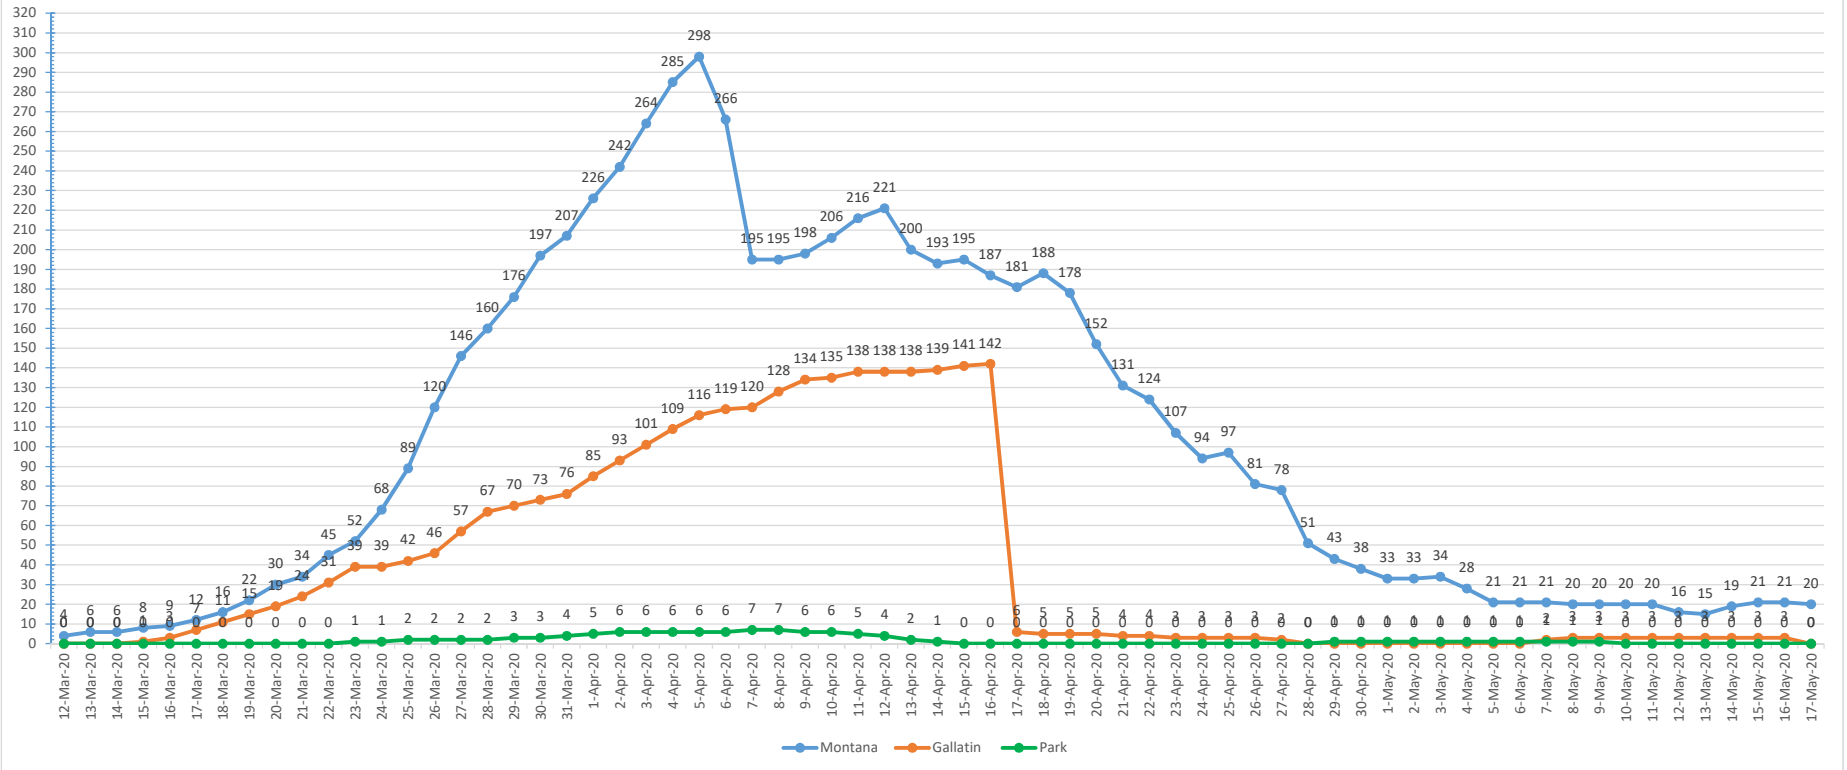

Montana COVID-19 Curve

Gallatin COVID-19 Curve

Park County COVID-19 Curve

State/Gallatin/Park County COVID-19 Curves

Montana Projected Hospital Beds Needed & Actual Hospital Beds Used

BioBot Estimated Cases