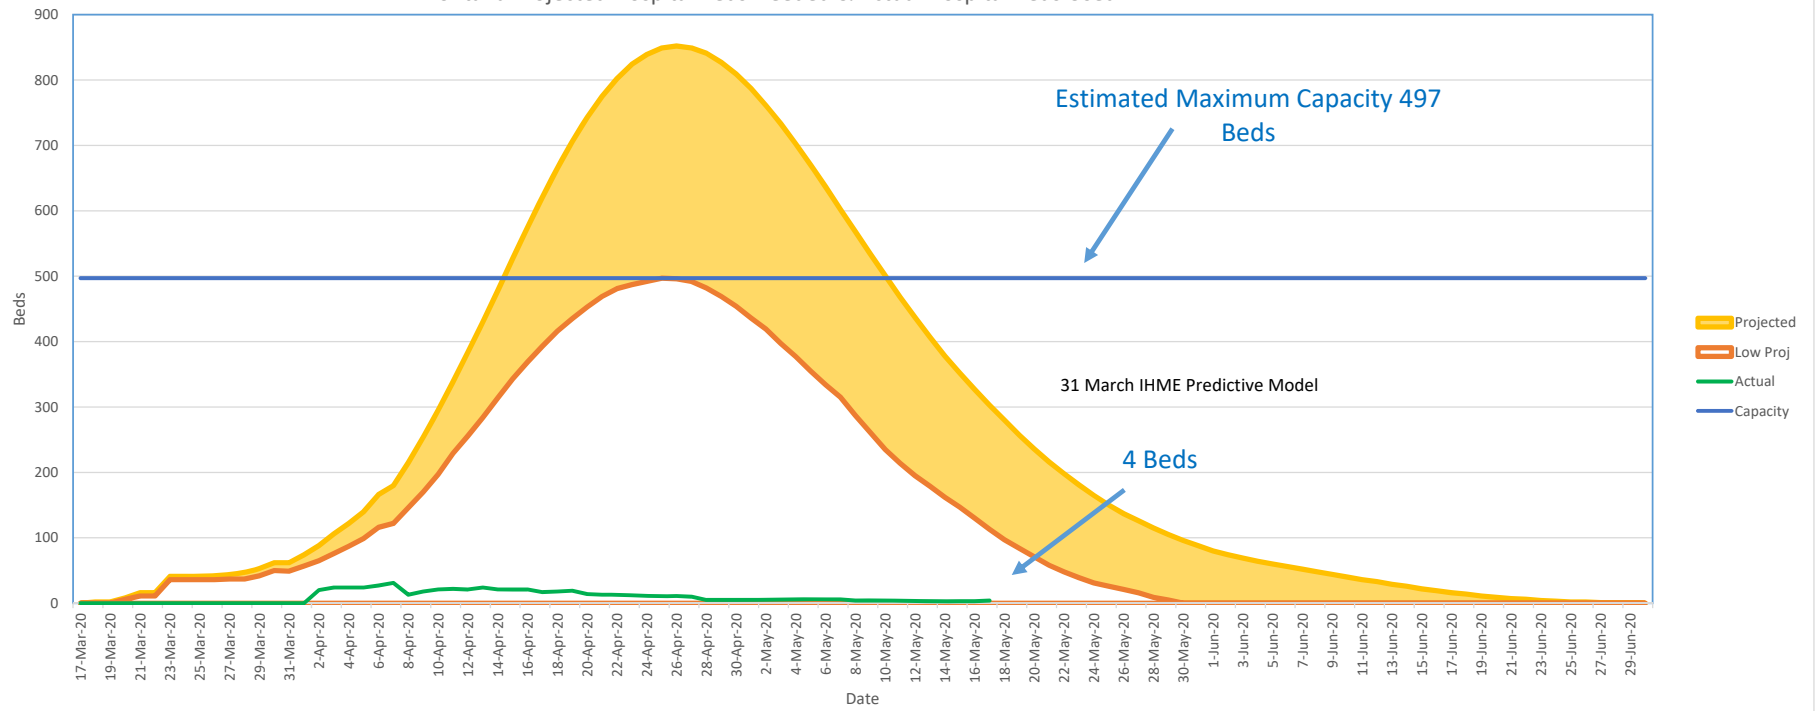

Montana COVID-19 Curve

Gallatin COVID-19 Curve

Park County COVID-19 Curve

State/Gallatin/Park County COVID-19 Curves

Montana Projected Hospital Beds Needed & Actual Hospital Beds Used

BioBot Estimated Cases