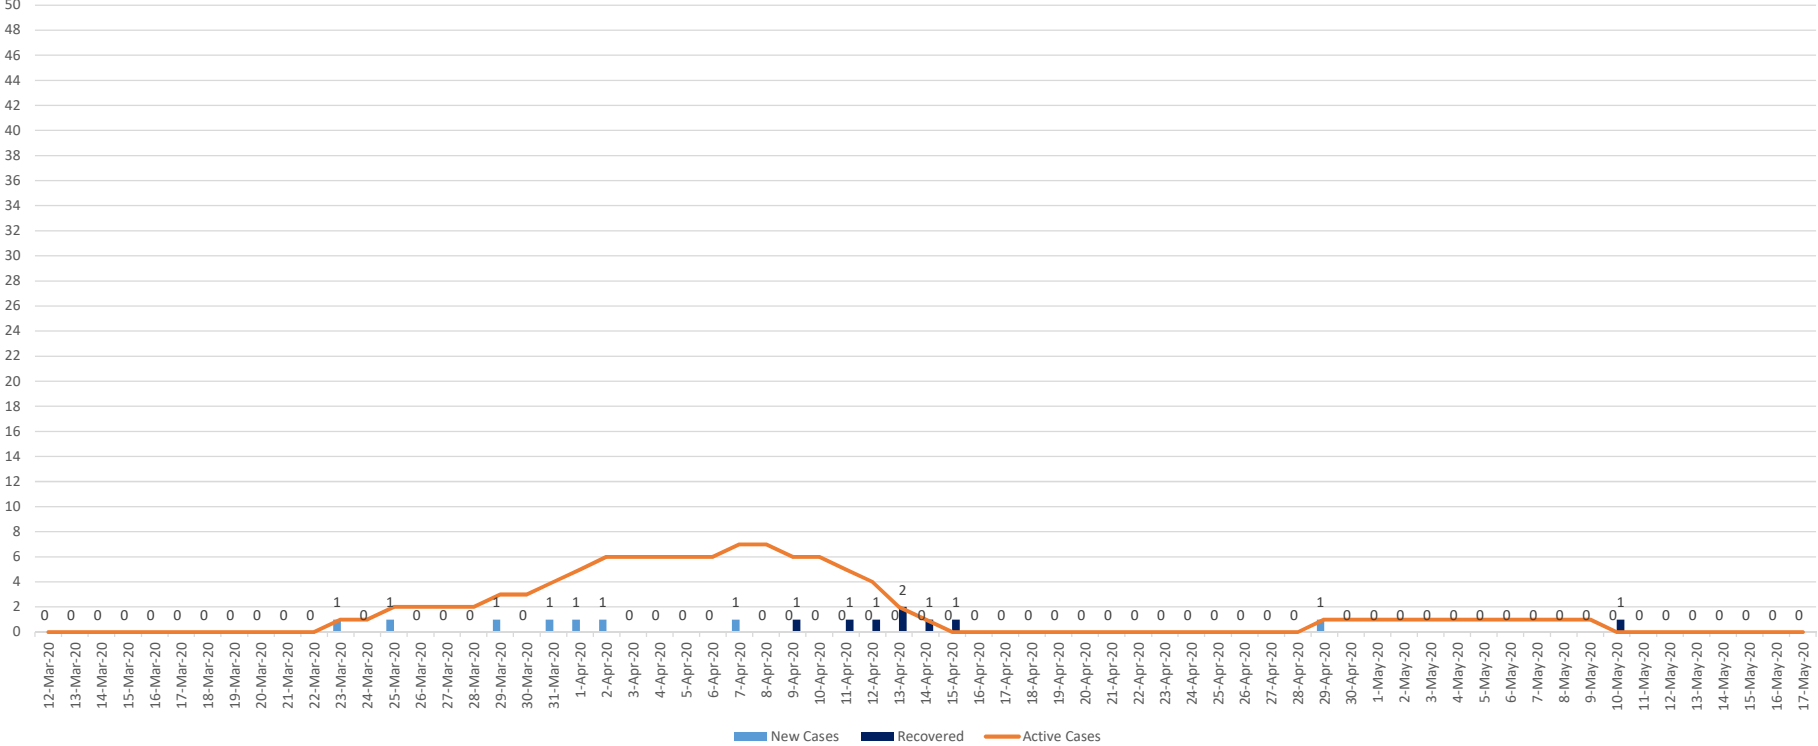

Montana COVID-19 Curve

Gallatin COVID-19 Curve

Park County COVID-19 Curve

State/Gallatin/Park County COVID-19 Curves

Montana Projected Hospital Beds Needed & Actual Hospital Beds Used

BioBot Estimated Cases