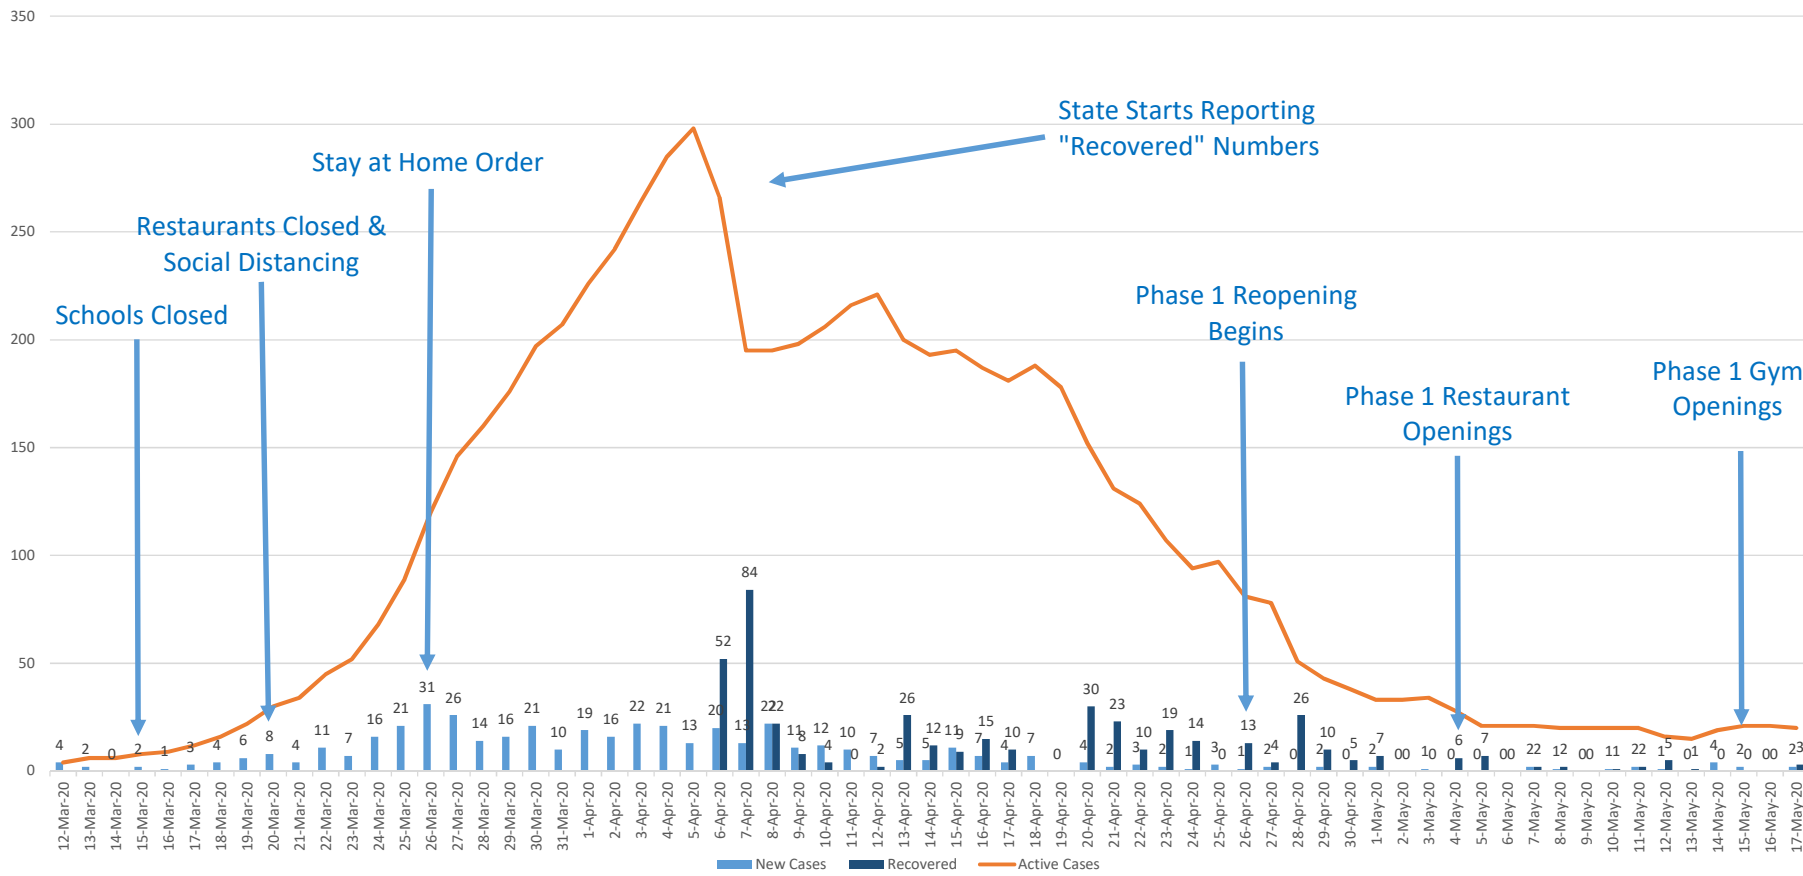

Montana COVID-19 Curve

Gallatin COVID-19 Curve

Park County COVID-19 Curve

State/Gallatin/Park County COVID-19 Curves

Montana Projected Hospital Beds Needed & Actual Hospital Beds Used

BioBot Estimated Cases