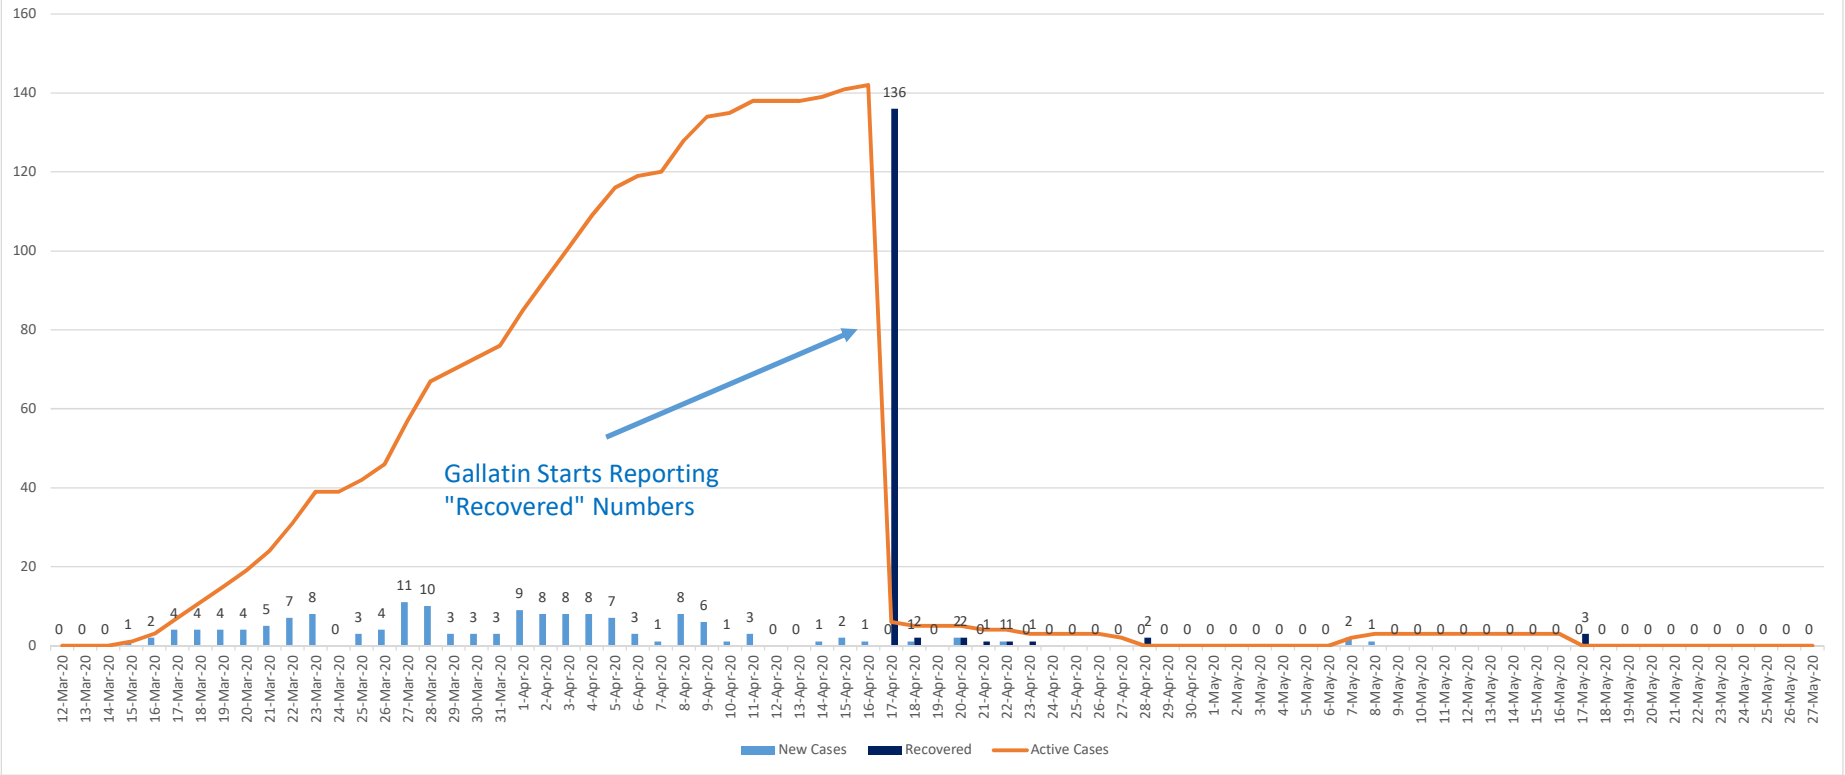

Montana COVID-19 Curve

Gallatin COVID-19 Curve

Park County COVID-19 Curve

State/Gallatin/Park County COVID-19 Curves

Montana Projected Hospital Beds Needed & Actual Hospital Beds Used