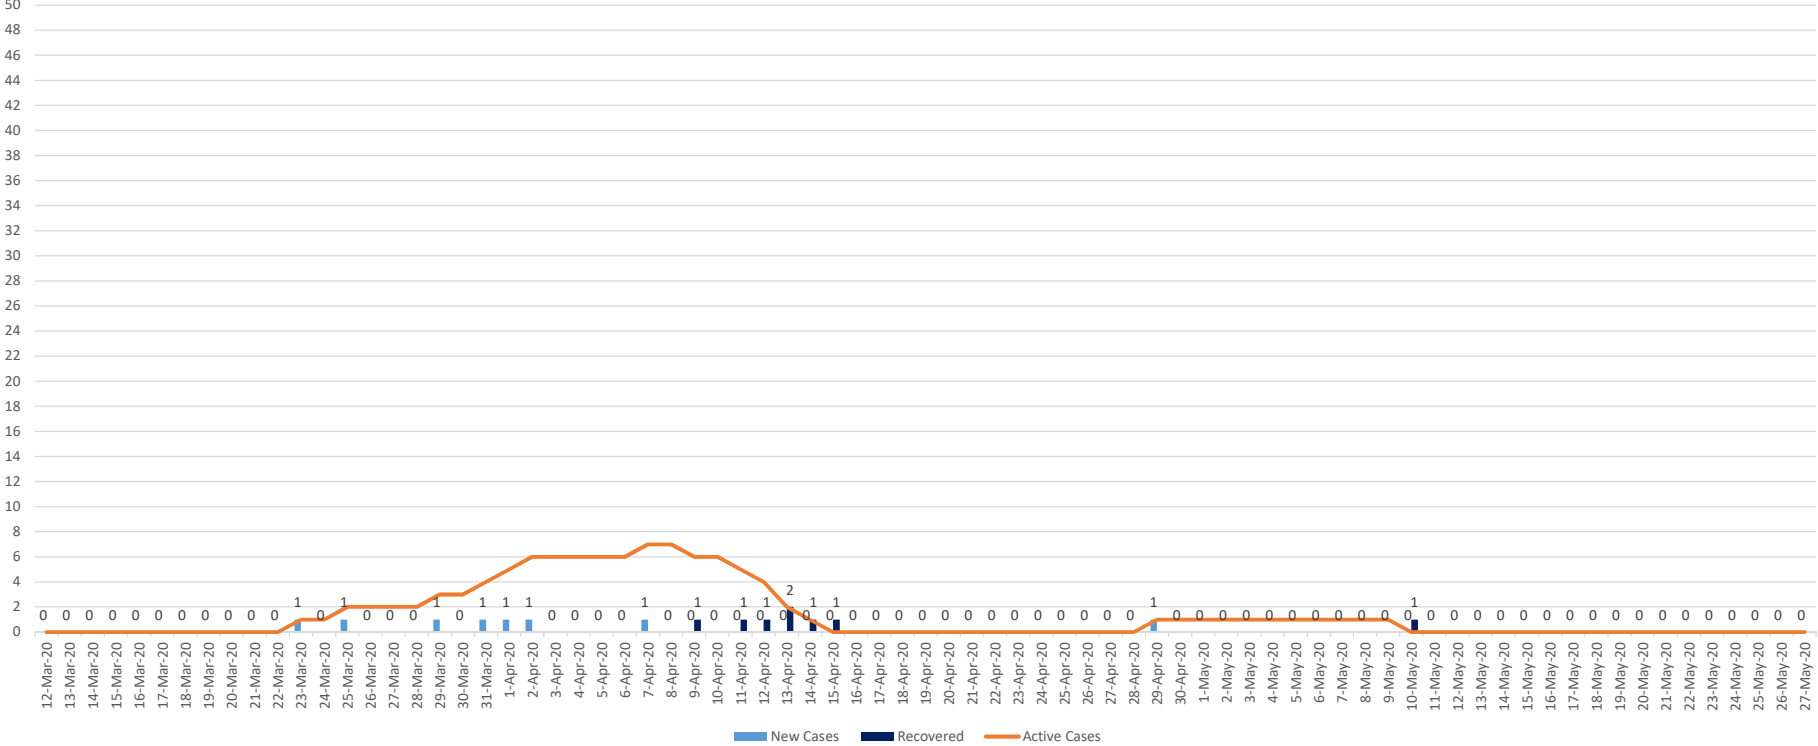

Montana COVID-19 Curve

Gallatin COVID-19 Curve

Park County COVID-19 Curve

State/Gallatin/Park County COVID-19 Curves

Montana Projected Hospital Beds Needed & Actual Hospital Beds Used