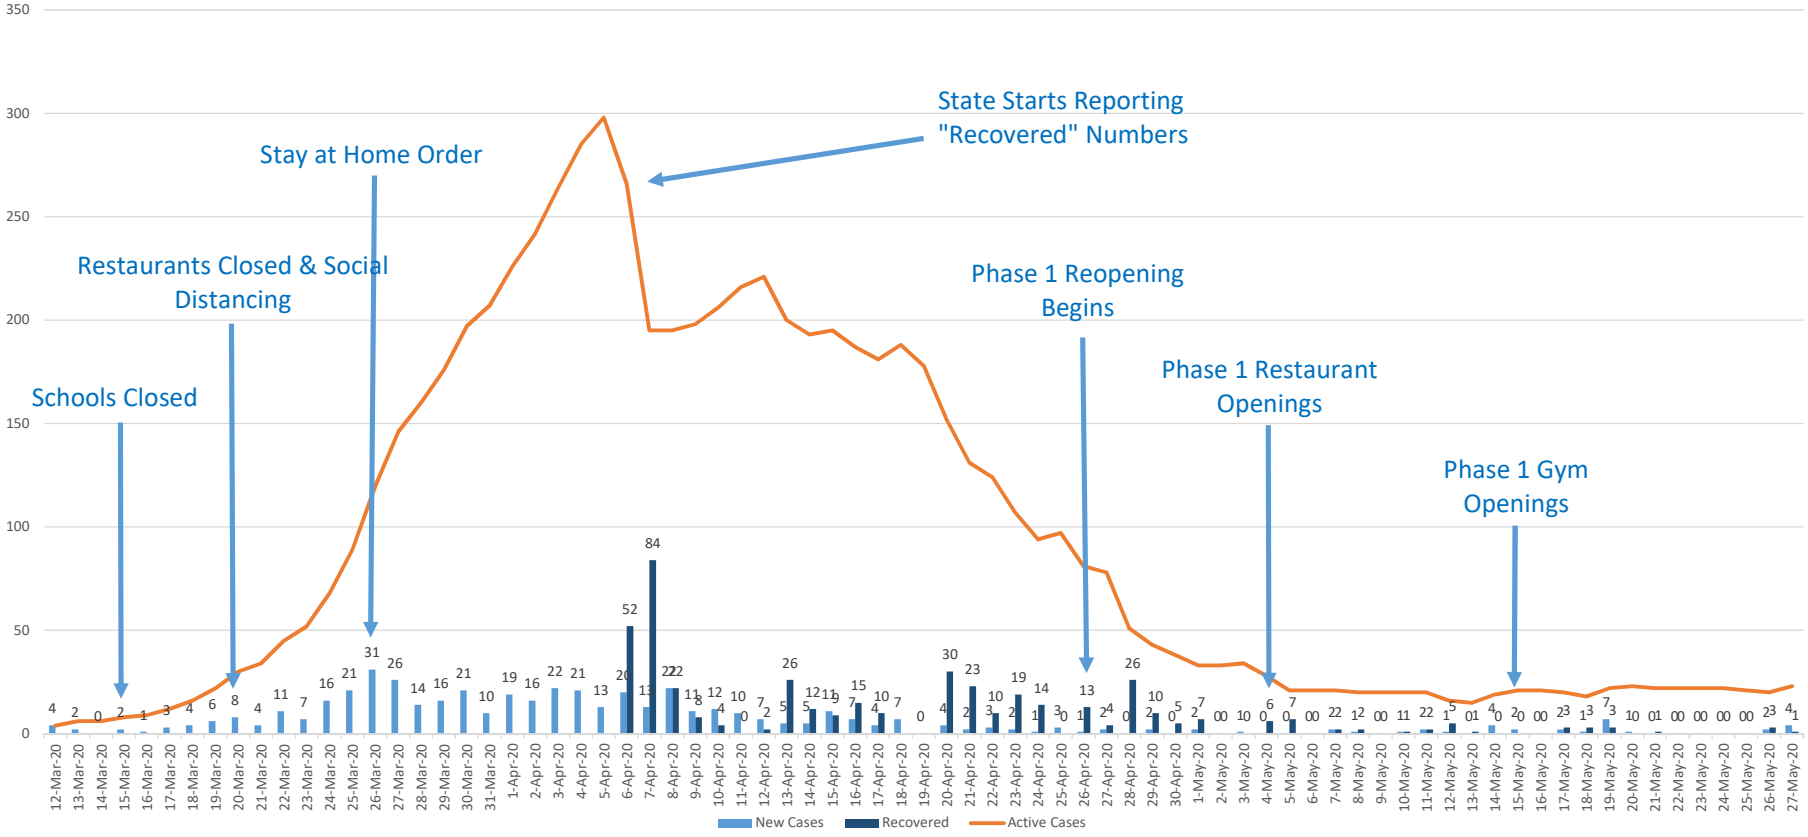

Montana COVID-19 Curve

Gallatin COVID-19 Curve

Park County COVID-19 Curve

State/Gallatin/Park County COVID-19 Curves

Montana Projected Hospital Beds Needed & Actual Hospital Beds Used