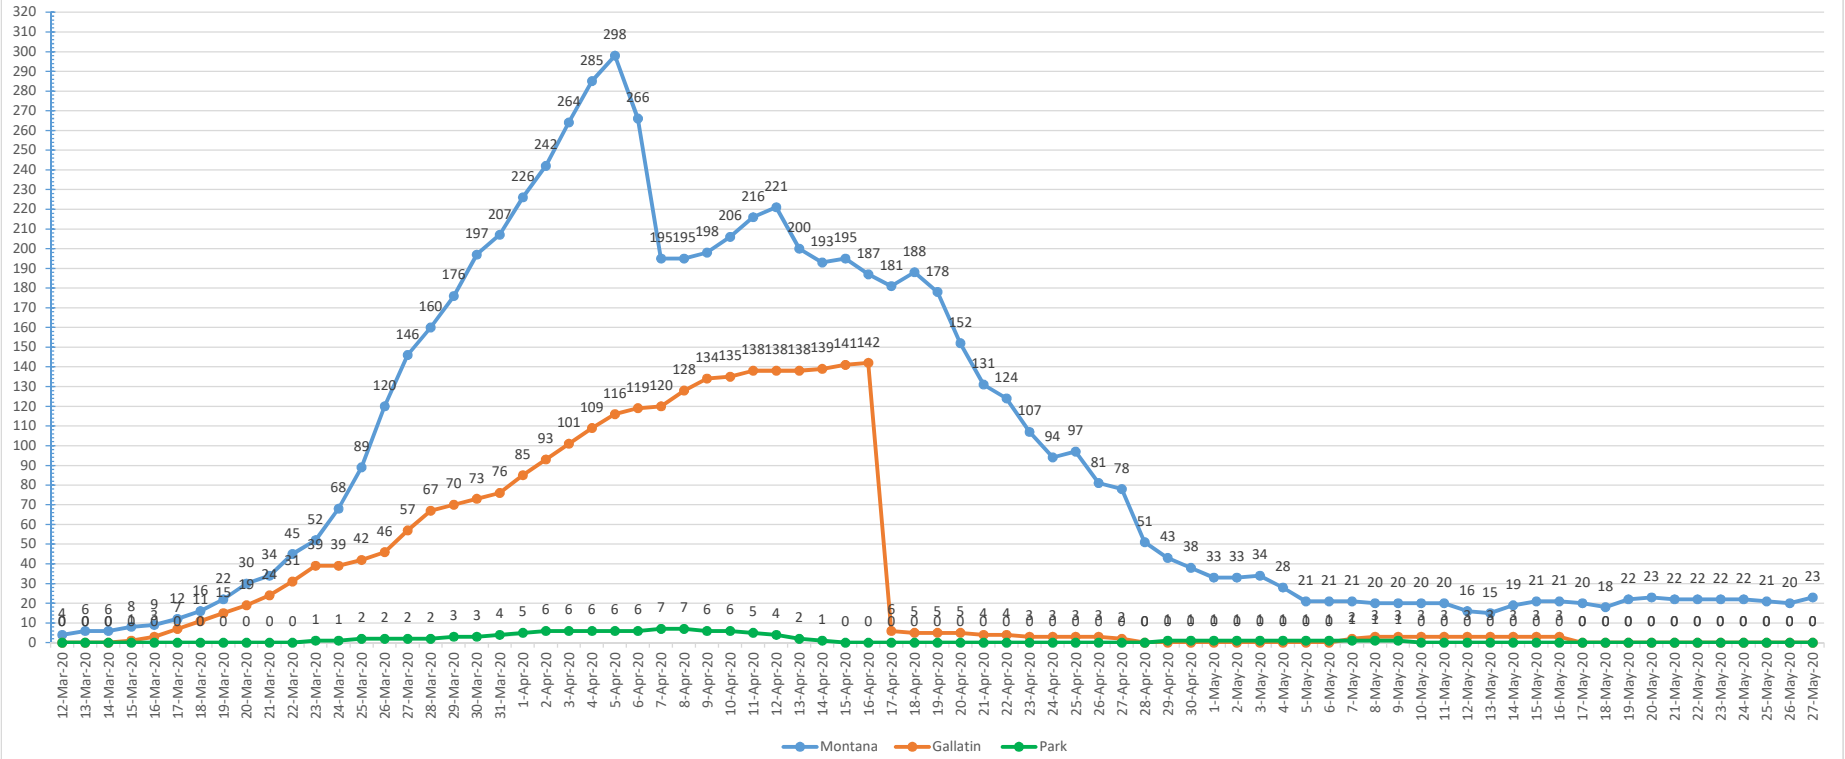

Montana COVID-19 Curve

Gallatin COVID-19 Curve

Park County COVID-19 Curve

State/Gallatin/Park County COVID-19 Curves

Montana Projected Hospital Beds Needed & Actual Hospital Beds Used